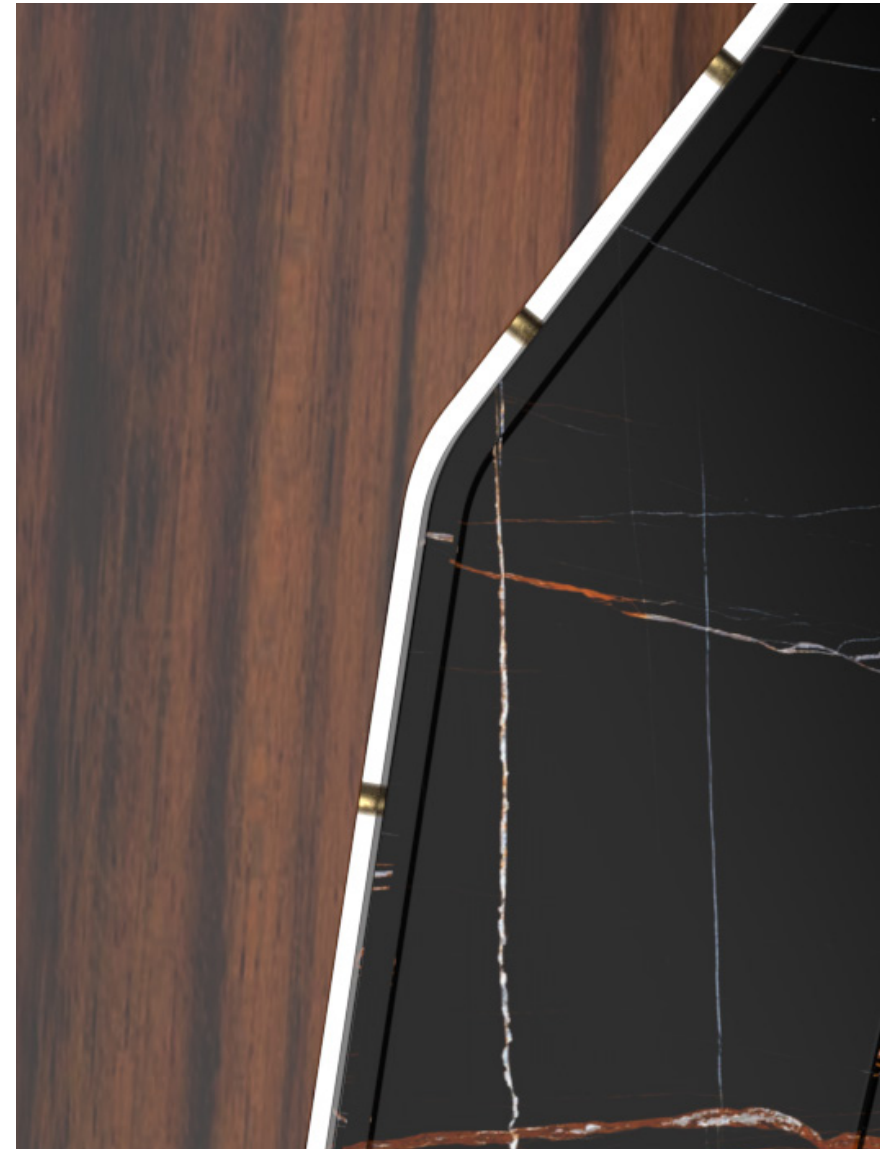

Glossy varnish-finished veneered mutenye wood / patinated brass /
sahara noir marble
Placage mutène vernis brillant / laiton patiné / marbre sahara noir
1840 x 850 x 365mm